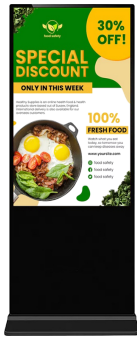

32" Floor Standing Digital Signage

MODEL No: FS320DS

Display

Panel	32"
Resolution	1920 × 1080 (3840 × 2160 optional)
Viewing angle	89 / 89 / 89 / 89 (L/R/U/D)
Brightness	300 cd/m ²
Contrast	1200:1
Screen scale	9:16
Display area	393 × 698 mm

System

CPU	Rockchip RK3566 Quad Core 64-bit Cortex-A55
RAM	2GB (4GB optional)
Internal memory	32GB (64GB optional)
Operation system	Android 11 / Debian 11
Interface	USB×2 HDMI×1 RJ45×1 TF×1 Earphone×1
Touch screen	10-Point capacitive touch (optional)