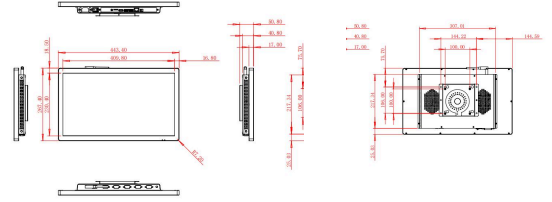

### Interface Parameters

USB Ports	2 × USB
HDMI	1 × HDMI
RJ45	1 × RJ45
TF Card / Earphone	1 × TF / 1 × Earphone
Wi-Fi / Bluetooth	802.11b/g/n / BT 5.2

### Screen Parameters

LCD Size	18.5 Inch
Physical Resolution	1366 × 768 (1920 × 1080 optional)
Brightness (cd/m <sup>2</sup> )	300 (500 / 700 / 1000 optional)
Contrast	1200:1
Viewing Angle	89/89/89/89 (L/R/U/D)
Aspect Ratio	16:9
Display Area	410 × 230.5 mm
Touch Screen	10-point capacitive (optional)
Colours Displayed	16.7M

### Product Size

### Product Size/Weight

Body Size (L×W×T)	443.4 × 267.4 × 40.8 mm
Net Weight	5 kg
Package Size (L×W×H)	520 × 110 × 345 mm
Gross Weight	6.5 kg