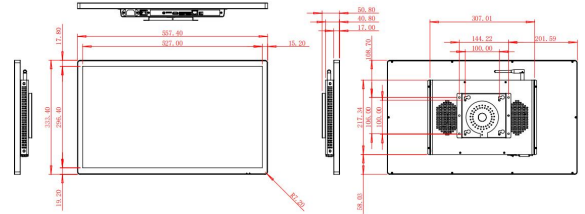

### Screen Parameters

LCD Size	23.8 Inch
Physical Resolution	1920 × 1080
Brightness (cd/m <sup>2</sup> )	300 (500 / 700 / 1000 optional)
Contrast	1000:1
Viewing Angle	89/89/89/89 (L/R/U/D)
Aspect Ratio	16:9
Display Area	527 × 296.5 mm
Touch Screen	10-point capacitive (optional)
Colours Displayed	16.7M

### Product Size

### Product Size/Weight

Body Size (L×W×T)	557.4 × 333.4 × 40.8 mm
Net Weight	7 kg
Package Size (L×W×H)	635 × 110 × 415 mm
Gross Weight	8.5 kg