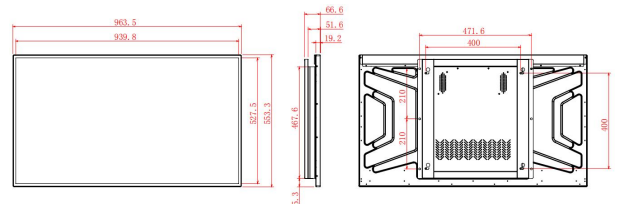

Interface Parameters

USB Ports	2 × USB
HDMI	1 × HDMI
RJ45	1 × RJ45
TF Card / Earphone	1 × TF / 1 × Earphone
Wi-Fi / Bluetooth	802.11b/g/n / BT 5.2

Screen Parameters

LCD Size	43 Inch
Physical Resolution	1920 × 1080 (3840 × 2160 optional)
Brightness (cd/m ²)	300 (500 / 700 / 1000 optional)
Contrast	1200:1
Viewing Angle	89/89/89/89 (L/R/U/D)
Aspect Ratio	16:9
Display Area	939.8 × 527.5 mm
Touch Screen	10-point capacitive (optional)
Colours Displayed	16.7M

Multimedia Support

Video	MPEG-1/2/4, H.263, H.264, RV (up to 2160P)
Audio	MP3, WMA, AAC
Picture	JPEG, JPG

Product Size

Network Parameters

Wi-Fi	802.11b/g/n
Ethernet	1000M Ethernet
Bluetooth	BT 5.2
4G / 5G Cellular Network	Optional

Power

Power Supply	110-240V AC, 50/60Hz
Power Consumption	≤60W
Standby Consumption	≤1W
Speaker	2 × 5W speakers

Product Size/Weight

Body Size (L×W×T)	963.5 × 553.3 × 51.6 mm
Net Weight	18 kg
Package Size (L×W×H)	1060 × 150 × 640 mm
Gross Weight	21 kg

Accessories

- Expansion Screws
- Remote Control
- Wi-Fi Aerial
- Power Cord: 1.8 m