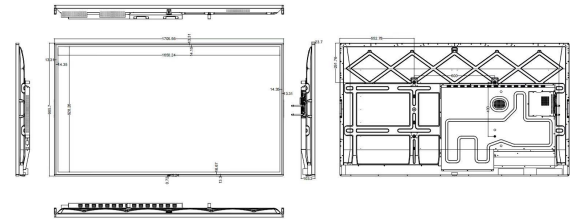

## 75" Wall-mounted Digital Signage MODEL No:WM750DS-R01

### Product Size

### Screen Parameters

LCD Size	75 Inch
Physical Resolution	3840 × 2160 optional
Brightness (cd/m <sup>2</sup> )	350
Contrast	1200:1
Viewing Angle	89/89/89/89 (L/R/U/D)
Aspect Ratio	16:9
Display Area	1650.24 × 928.26 mm
Touch Screen	20-point IR touch
Colours Displayed	16.7M

### Product Size/Weight

Body Size (L×W×T)	1705.5 × 985.7 × 103.2 mm
Net Weight	40 kg
Package Size (L×W×H)	1850 × 210 × 1150 mm
Gross Weight	45 kg