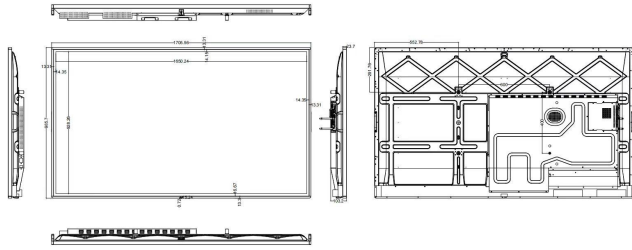

## 75" Wall-mounted Digital Signage MODEL No:WM750DS-R01

### Product Size

### Screen Parameters

LCD Size	75 Inch
Physical Resolution	3840 × 2160 optional
Brightness (cd/m <sup>2</sup> )	350
Contrast	1200:1
Viewing Angle	89/89/89/89 (L/R/U/D)
Aspect Ratio	16:9
Display Area	1650.24 × 928.26 mm
Touch Screen	20-point IR touch
Colours Displayed	16.7M

### Product Size/Weight

Body Size (L×W×T)	1705.5 × 985.7 × 103.2 mm
Net Weight	40 kg
Package Size (L×W×H)	1850 × 210 × 1150 mm
Gross Weight	45 kg