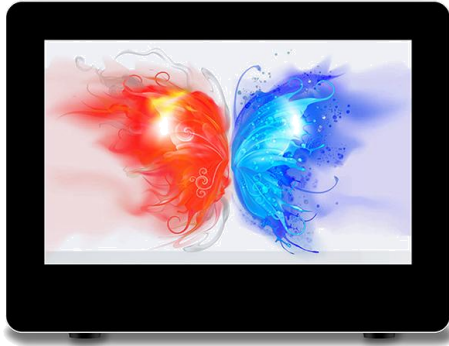

15.6" Transparent Screen MODEL No: WT156TS

Display

Panel	15.6"
Resolution	1920 × 1080
Viewing angle	89 / 89 / 89 / 89 (L/R/U/D)
Brightness	300 cd/m ²
Contrast	1000:1
Screen scale	16:9
Display area	345 × 194 mm