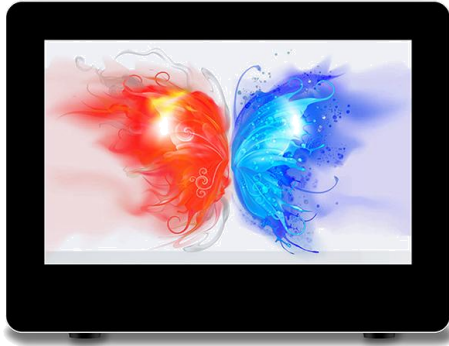

18.5" Transparent Screen MODEL No: WT185TS

Display

Panel	18.5"
Resolution	1366 × 768
Viewing angle	89 / 89 / 89 / 89 (L/R/U/D)
Brightness	300 cd/m ²
Contrast	1000:1
Screen scale	16:9
Display area	410.8 × 231.4 mm