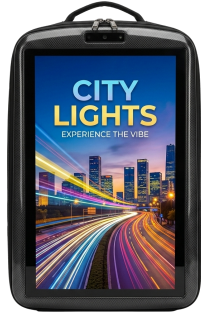

27" Backpack Screen

MODEL No: WT270BPS

The LCD backpack screen is a mobile advertising media playback device that can display images and videos. Its unique portability leads the new trend of advertising today; with built-in batteries providing more than 10 hours of playback time, it is convenient for product promotion at sales points, and targeted regional advertising can also attract customers.

Display

Panel	27"
Resolution	1920 × 1080
Viewing angle	89 / 89 / 89 / 89 (L/R/U/D)
Brightness	300 / 700 / 1000 cd/m ²
Contrast	1000:1
Screen scale	9:16
Display area	315 × 615 mm

System

CPU	Rockchip RK3566 Quad Core 64-bit Cortex-A55
RAM	2GB (4GB optional)
Internal memory	32GB (64GB optional)
Operation system	Android 11
Interface	USB×2 HDMI×1 RJ45×1 TF×1 Earphone×1
Touch screen	10-Point capacitive touch (optional)