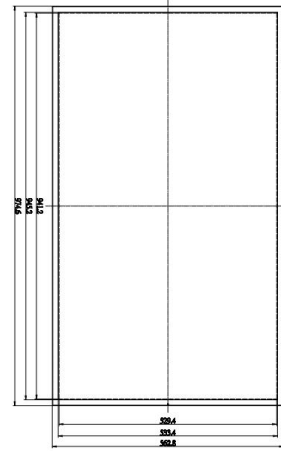

## 43" High Brightness Showcase Screen MODEL No: WT430HB-3566

### Product Dimensions (Unit: mm)

### Display

Panel	43"
Resolution	1920 × 1080
Viewing angle	89 / 89 / 89 / 89 (L/R/U/D)
Brightness	2500 cd/m <sup>2</sup>
Contrast	1000:1
Screen scale	9:16
Display area	941 × 529 mm

### Product Size / Weight

Body size (mm)	974.6 × 562.8 × 55.5
Net weight	13 KG
Package size (mm)	982 × 571 × 130
Gross weight	24 KG