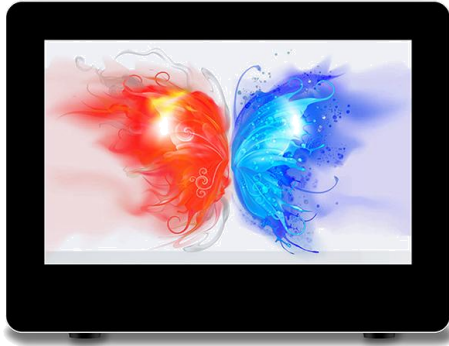

55" Transparent Screen MODEL No: WT550TS

Display

Panel	55"
Resolution	1920 × 1080
Viewing angle	89 / 89 / 89 / 89 (L/R/U/D)
Brightness	300 cd/m ²
Contrast	1000:1
Screen scale	16:9
Display area	1218 × 689 mm