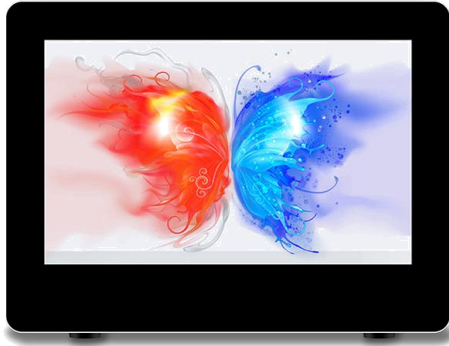

65" Transparent Screen

MODEL No: WT650TS

Display

Panel	65"
Resolution	3840 × 2160
Viewing angle	89 / 89 / 89 / 89 (L/R/U/D)
Brightness	300 cd/m ²
Contrast	1000:1
Screen scale	16:9
Display area	1428 × 804 mm