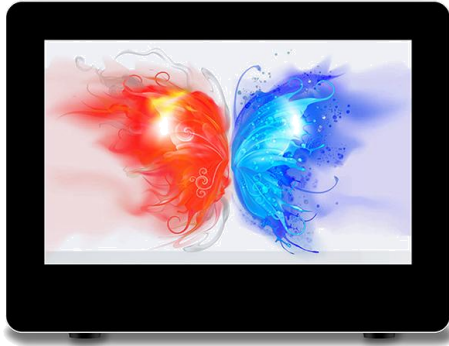

86" Transparent Screen MODEL No: WT860TS

Display

Panel	86"
Resolution	3840 × 2160
Viewing angle	89 / 89 / 89 / 89 (L/R/U/D)
Brightness	300 cd/m ²
Contrast	4000:1
Screen scale	16:9
Display area	1904 × 1075 mm